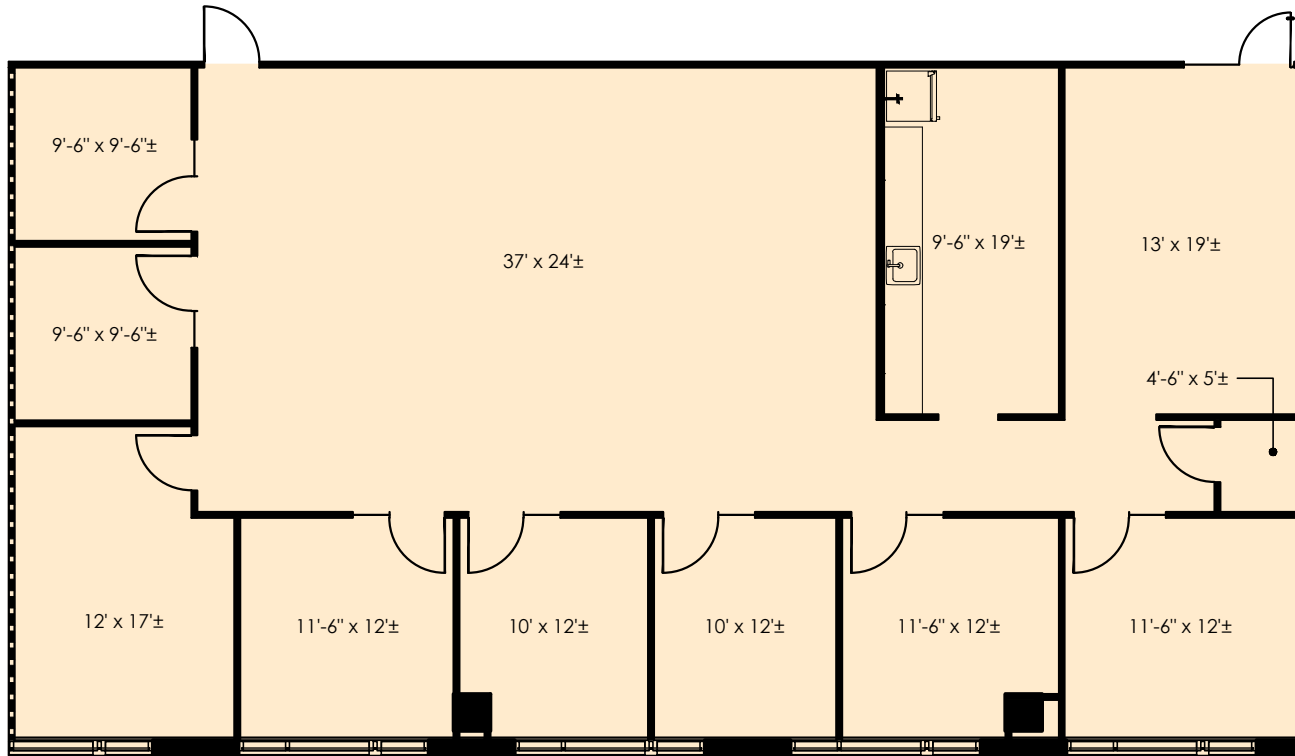

GRANITE • PLACE I

at Southlake Town Square

SUITE 490
3,305 RSF

550 Reserve Street
Southlake, TX 76092
GRANITEPLACESOUTHLAKE.COM

Granite
www.graniteprop.com