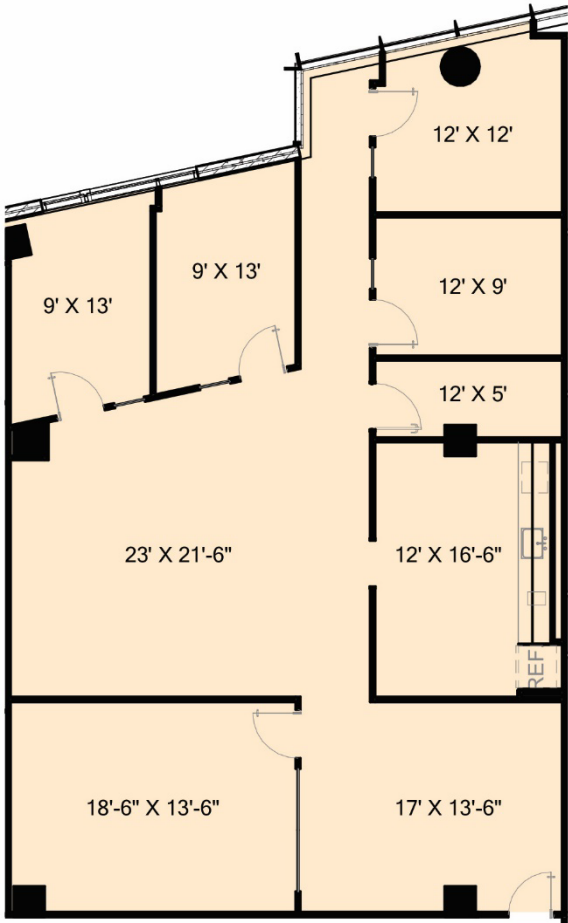

GRANITE PLACE

at Southlake Town Square

SUITE 470

2,383 RSF

**550 RESERVE STREET
SOUTHLAKE, TX 76092**

GRANITEPLACESOUTHLAKE.COM

Granite

www.graniteprop.com