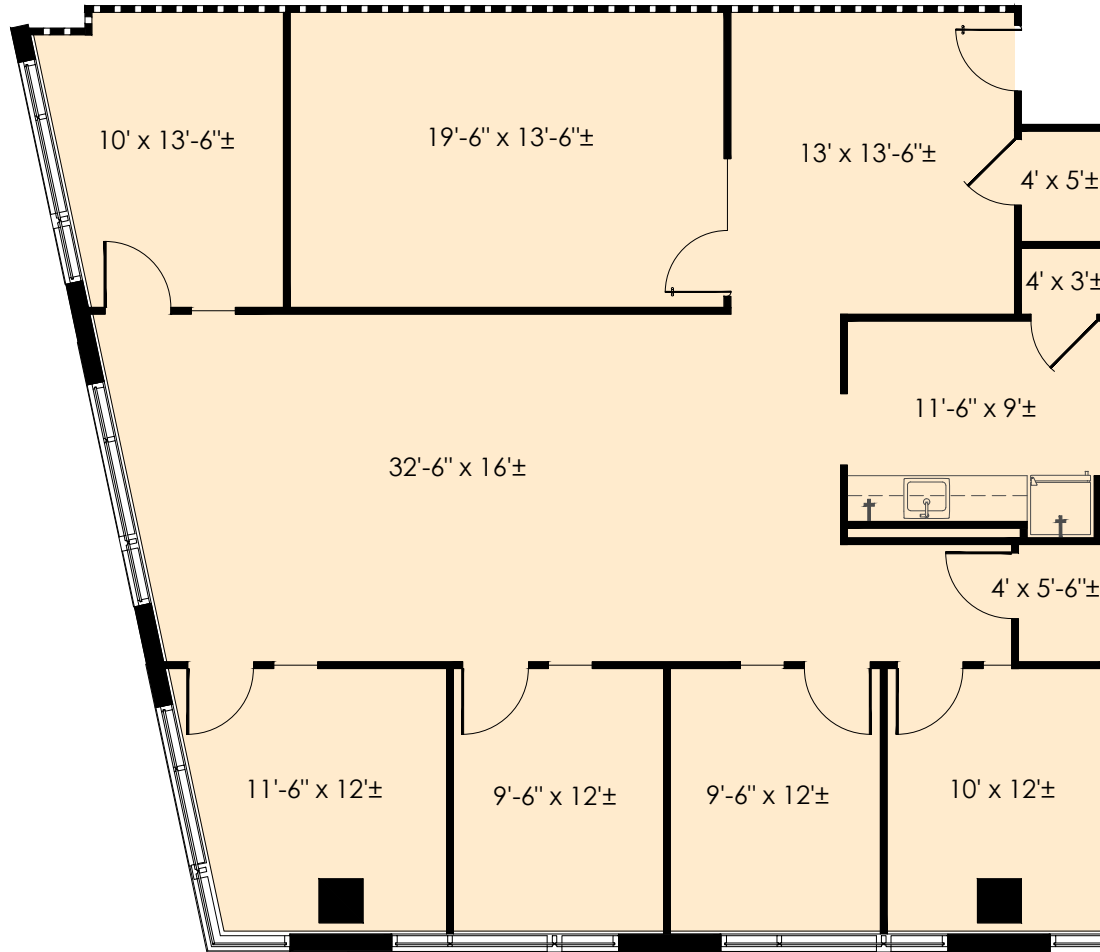

# GRANITE • PLACE I

at Southlake Town Square

**SUITE 480**  
2,400 RSF

550 Reserve Street  
Southlake, TX 76092  
GRANITEPLACESOUTHLAKE.COM

**Granite**  
www.graniteprop.com