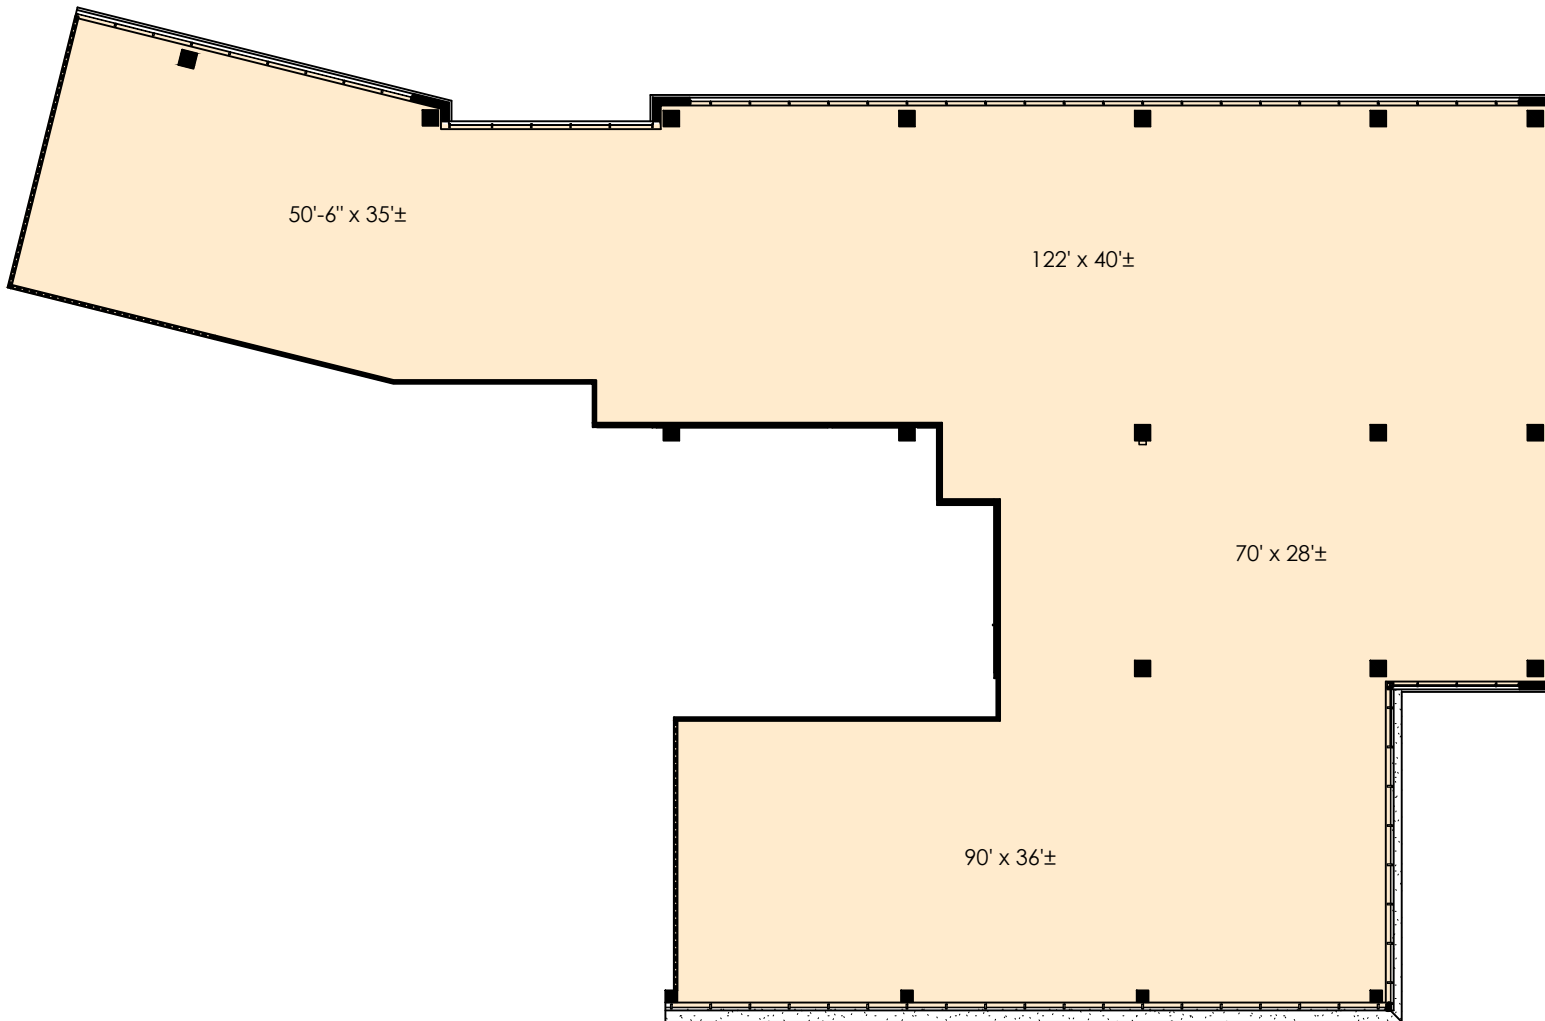

GRANITE • PLACE II

at Southlake Town Square

SUITE 550

16,783 RSF

601 State Street
Southlake, TX 76092
GRANITEPLACESOUTHLAKE.COM

Granite
www.graniteprop.com