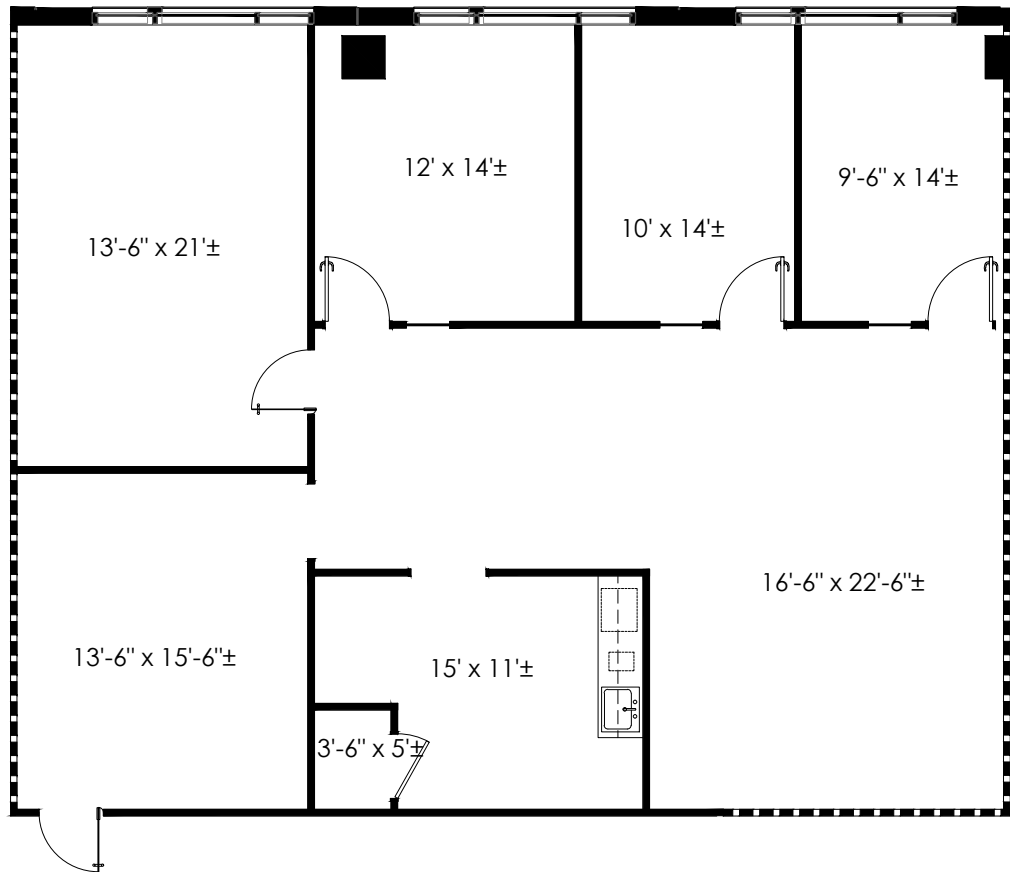

GRANITE • PLACE I

at Southlake Town Square

SUITE 340
2,128 RSF

550 Reserve Street
Southlake, TX 76092
GRANITEPLACESOUTHLAKE.COM

Granite
www.graniteprop.com