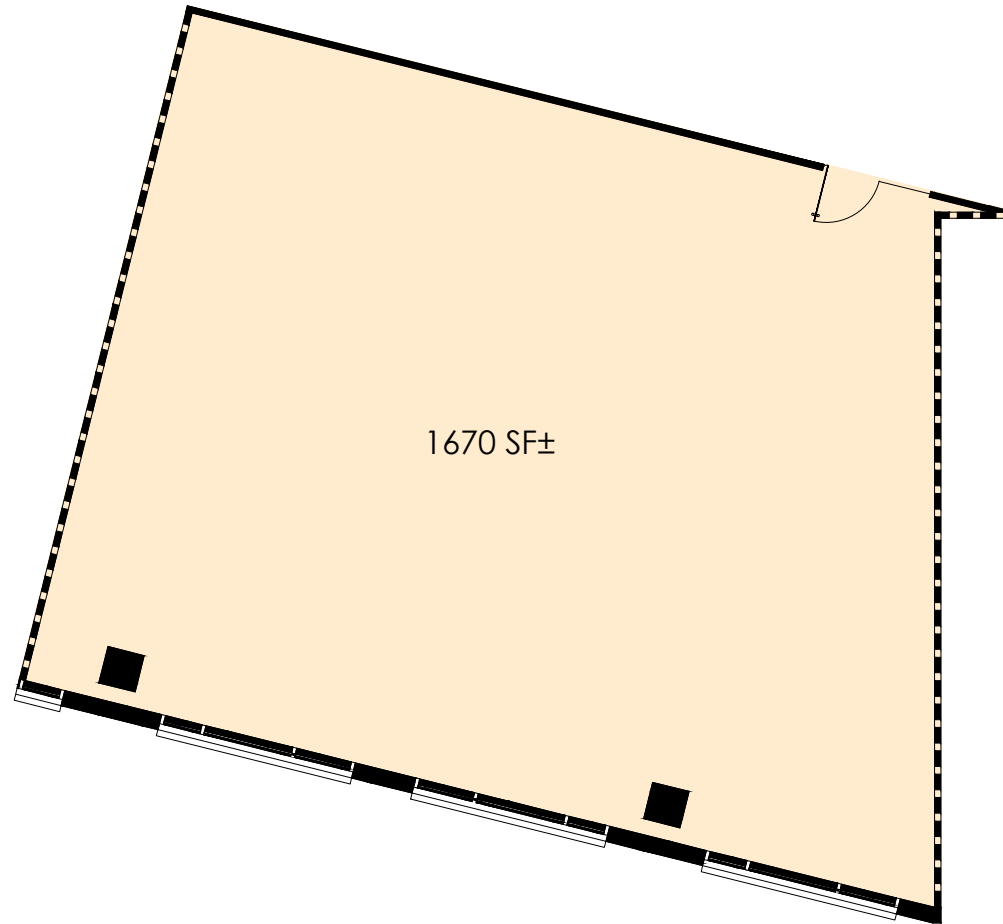

GRANITE • PLACE II

at Southlake Town Square

SUITE 315

2,230 RSF

601 State Street
Southlake, TX 76092
GRANITEPLACESOUTHLAKE.COM

Granite
www.graniteprop.com