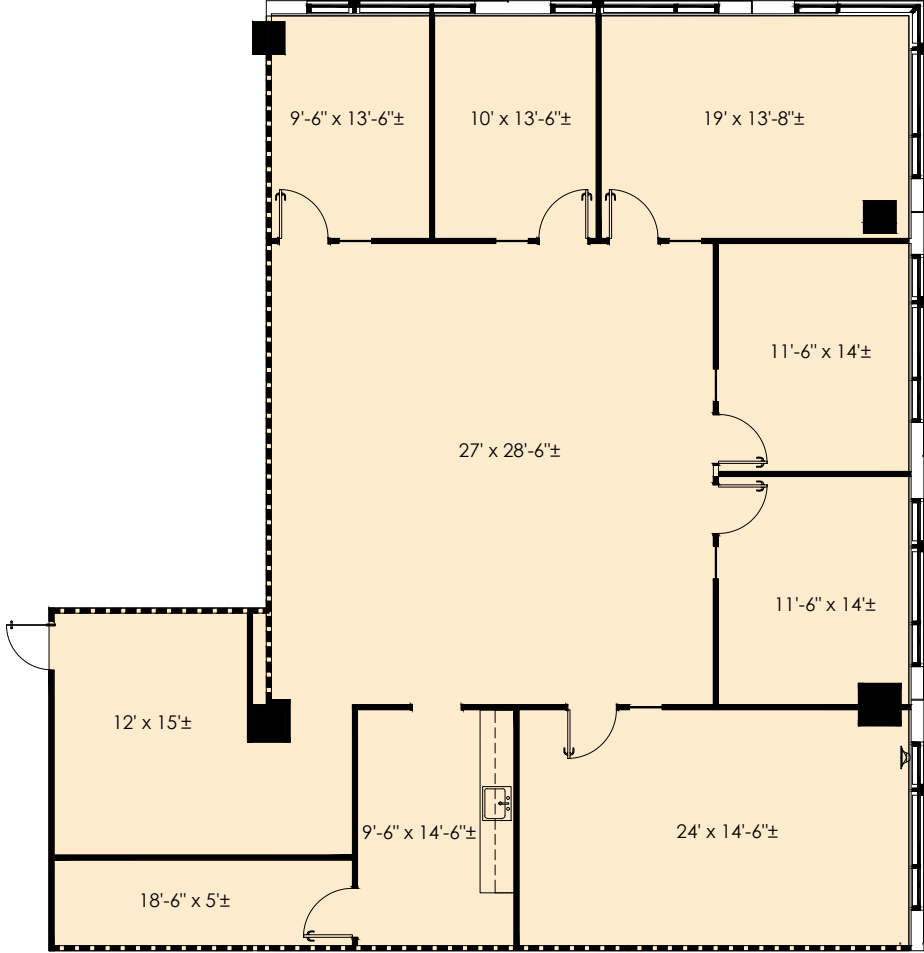

GRANITE PLACE I

at Southlake Town Square

SUITE 330

3,239 RSF

550 Reserve Street
Southlake, TX 76092
GRANITEPLACESOUTHLAKE.COM

Granite
www.graniteprop.com