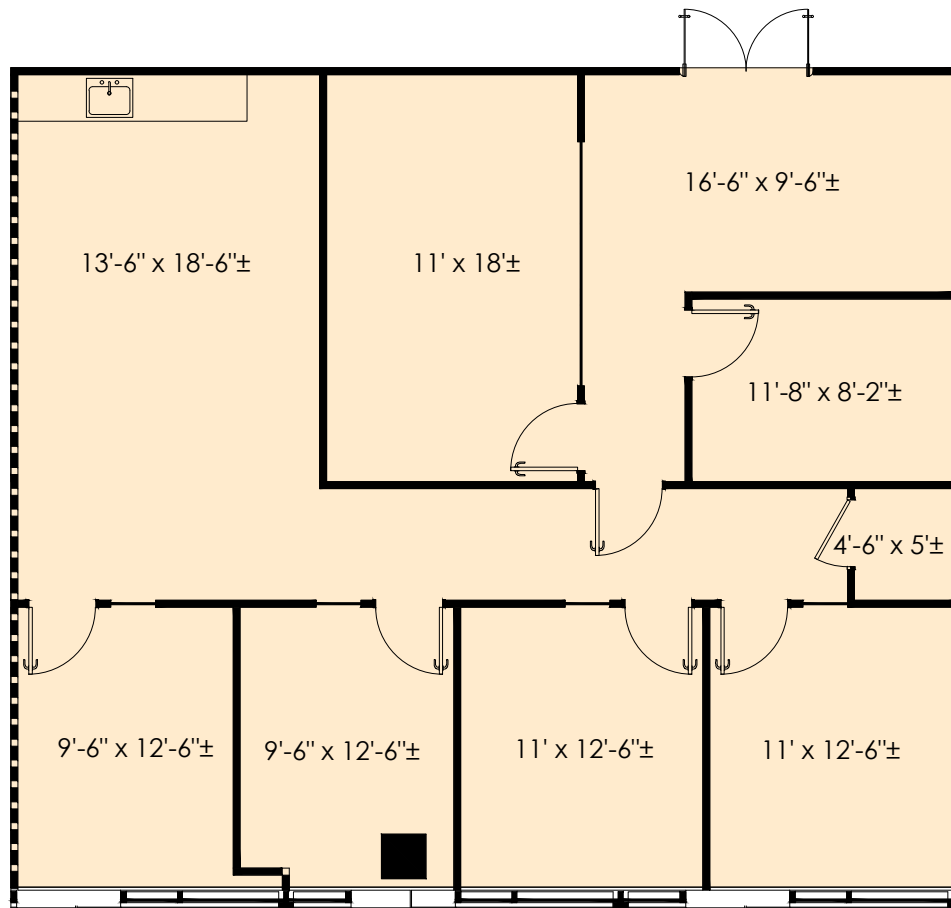

# GRANITE PLACE I

at Southlake Town Square

**SUITE 300**  
1,965 RSF

550 Reserve Street  
Southlake, TX 76092  
GRANITEPLACESOUTHLAKE.COM

**Granite**  
www.graniteprop.com