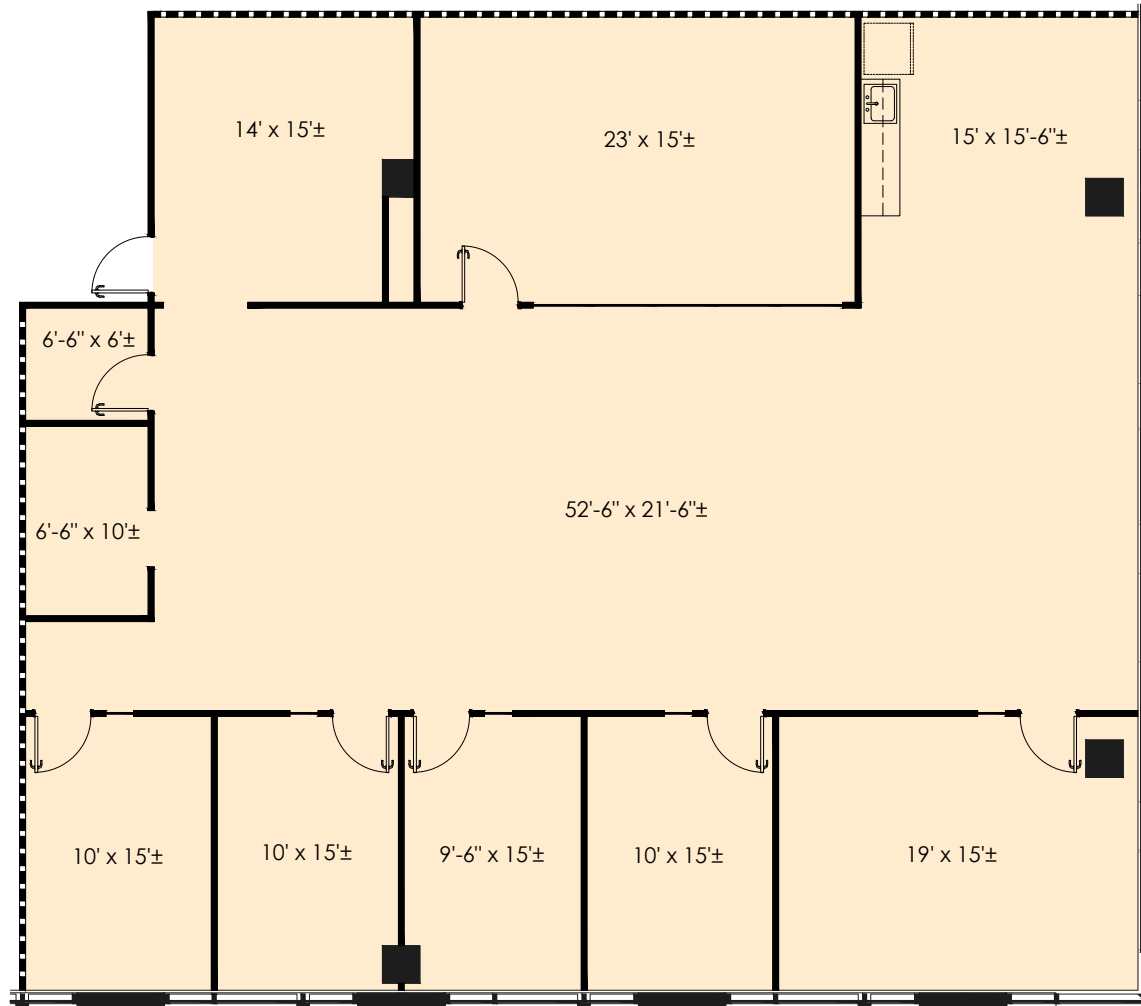

# GRANITE PLACE I

at Southlake Town Square

## SUITE 210

3,626 RSF

550 Reserve Street  
Southlake, TX 76092  
GRANITEPLACESOUTHLAKE.COM

**Granite**  
www.graniteprop.com