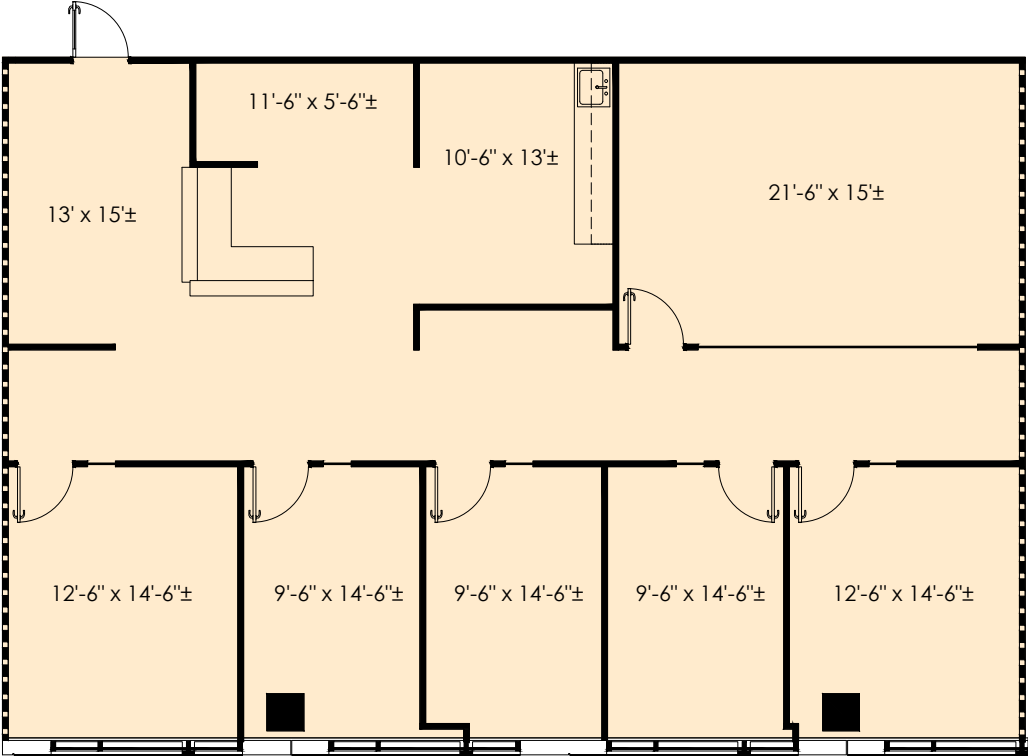

## SUITE 200

2,388 RSF

550 Reserve Street  
Southlake, TX 76092  
GRANITEPLACESOUTHLAKE.COM

**Granite**  
www.graniteprop.com