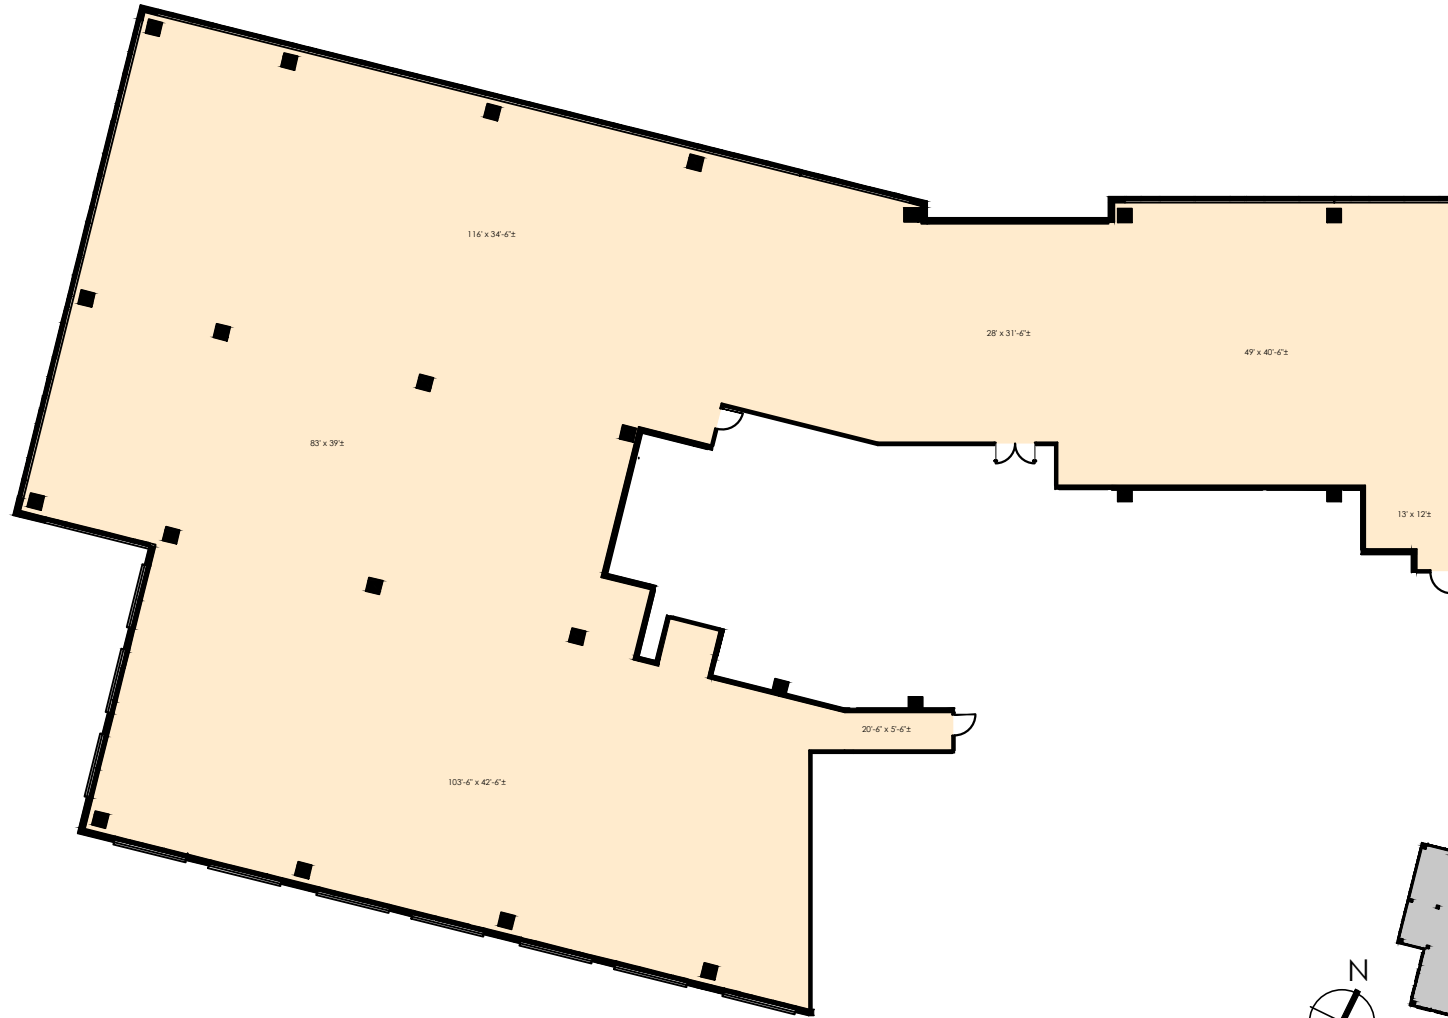

GRANITE • PLACE II

at Southlake Town Square

SUITE 350

19,118 RSF

601 State Street
Southlake, TX 76092
GRANITEPLACESOUTHLAKE.COM

Granite
www.graniteprop.com