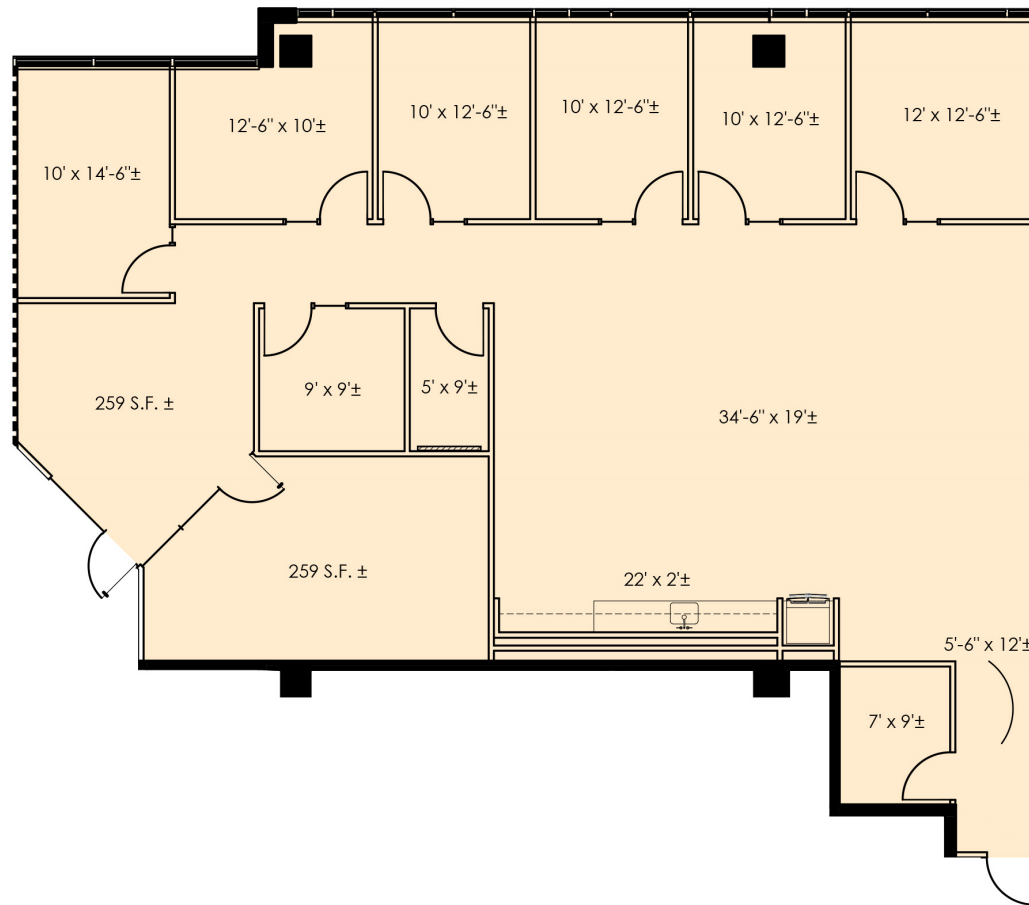

# GRANITE • PLACE II

at Southlake Town Square

601 State Street  
Southlake, TX 76092  
[graniteplacesouthlake.com](http://graniteplacesouthlake.com)

**Suite 375**  
3,376 RSF