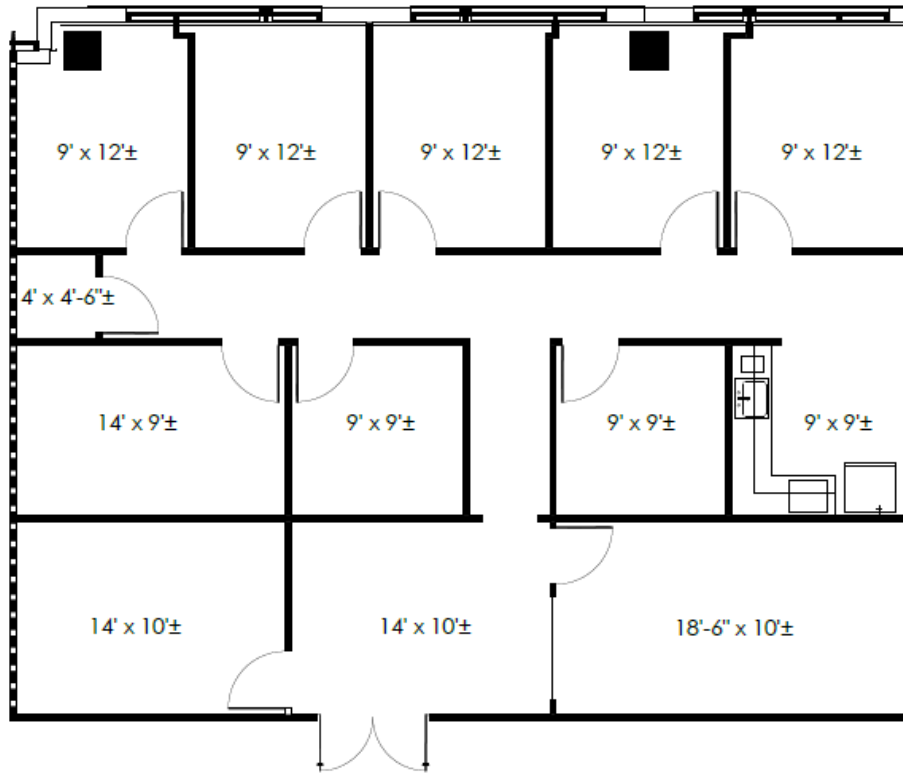

GRANITE ♦ PLACE I

at Southlake Town Square

SUITE 350
2,235 RSF

550 Reserve Street
Southlake, TX 76092
GRANITEPLACESOUTHLAKE.COM

Granite
www.graniteprop.com