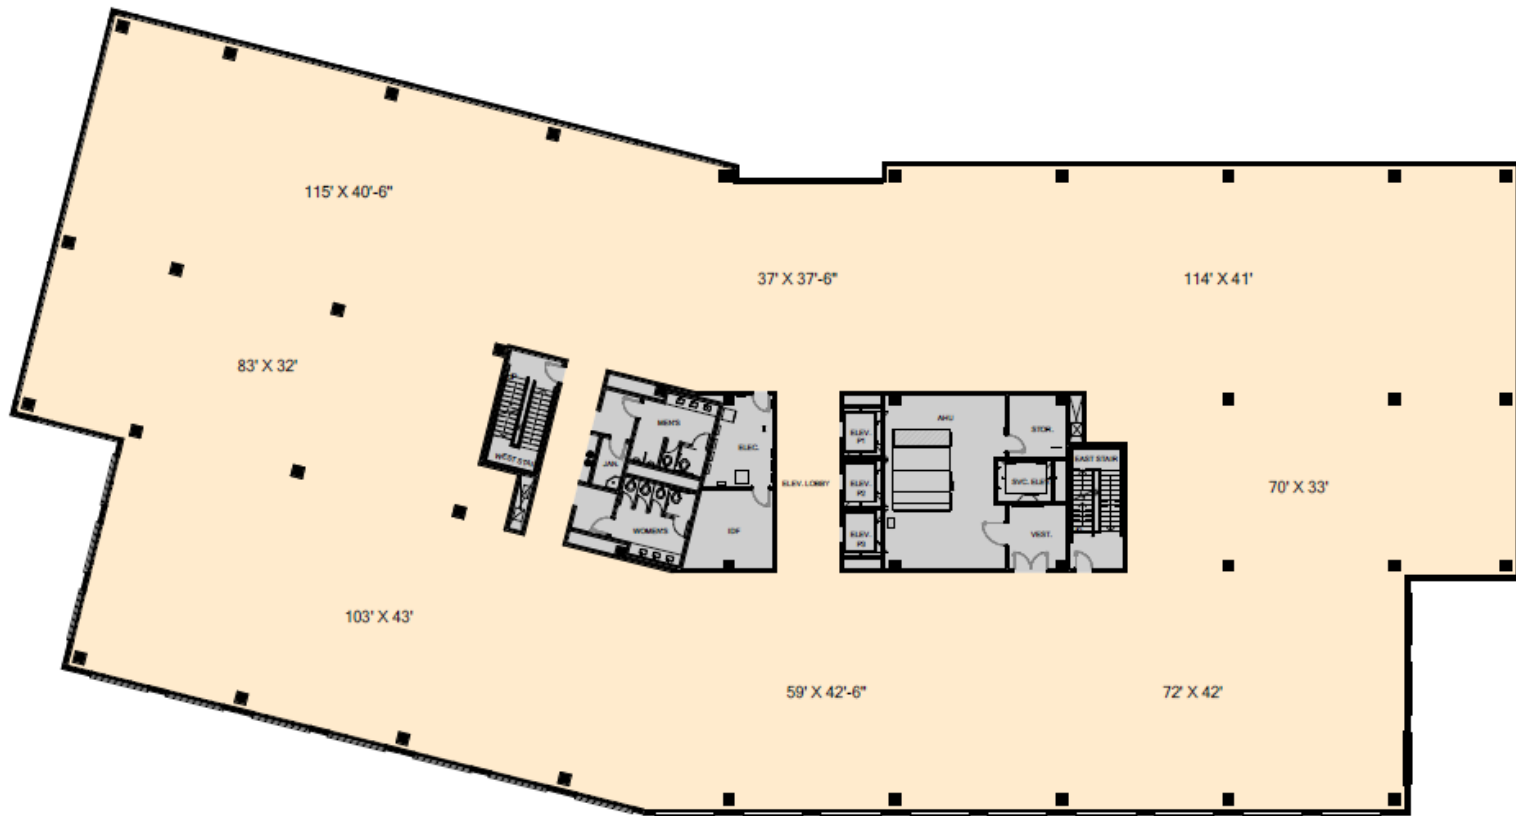

GRANITE ♦ PLACE II

at Southlake Town Square

4th Floor
31,630 RSF

601 STATE STREET
SOUTHLAKE, TX 76092
GRANITEPLACESOUTHLAKE.COM

Granite
www.graniteprop.com